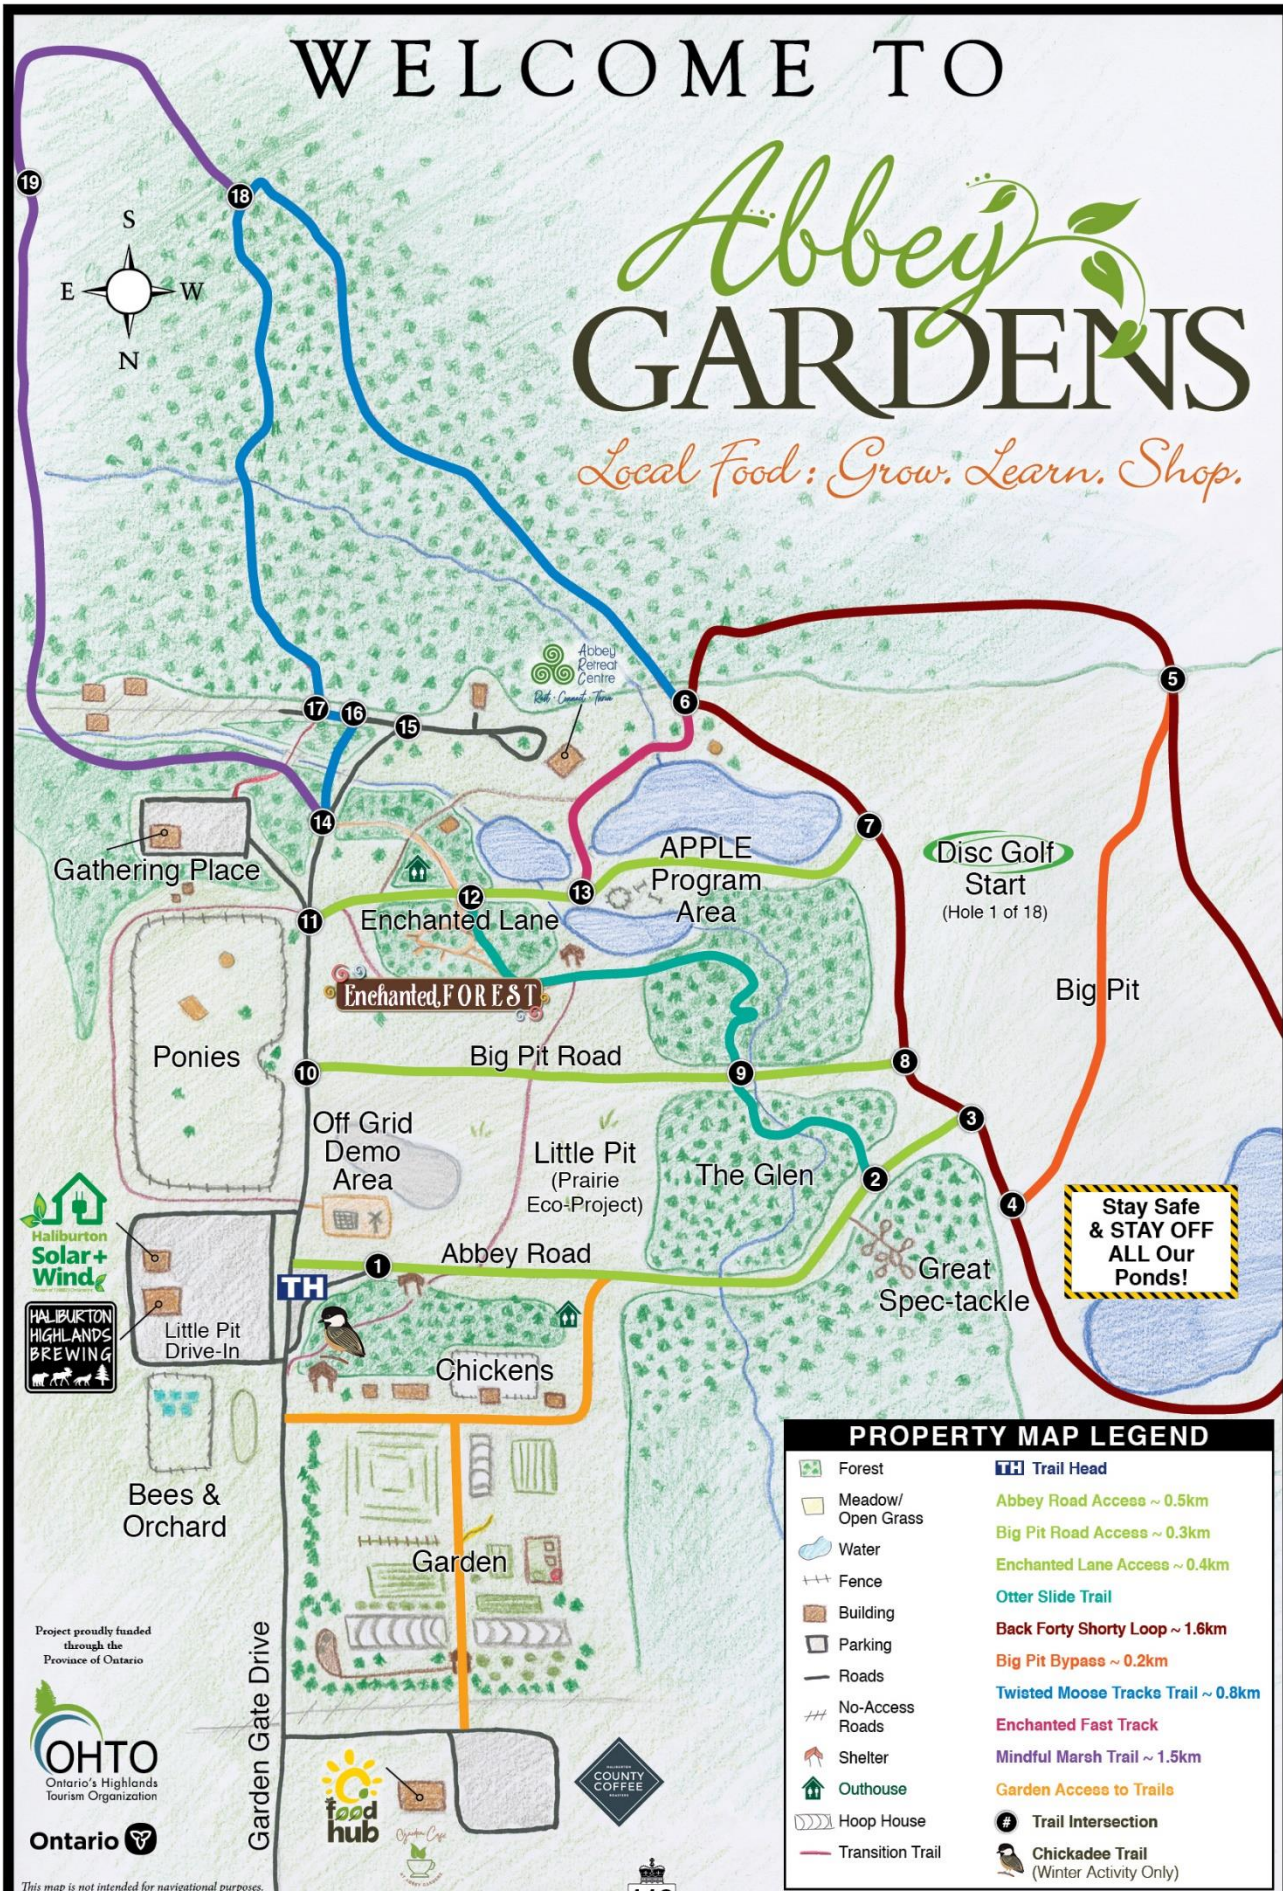

WELCOME TO

Abbey GARDENS

Local Food: Grow. Learn. Shop.

Project proudly funded through the Province of Ontario

Garden Gate Drive

PROPERTY MAP LEGEND

Forest	Trail Head
Meadow/Open Grass	Abbey Road Access ~ 0.5km
Water	Big Pit Road Access ~ 0.3km
Fence	Enchanted Lane Access ~ 0.4km
Building	Otter Slide Trail
Parking	Back Forty Shorty Loop ~ 1.6km
Roads	Big Pit Bypass ~ 0.2km
No-Access Roads	Twisted Moose Tracks Trail ~ 0.8km
Shelter	Enchanted Fast Track
Outhouse	Mindful Marsh Trail ~ 1.5km
Hoop House	Garden Access to Trails
Transition Trail	# Trail Intersection
	Chickadee Trail (Winter Activity Only)